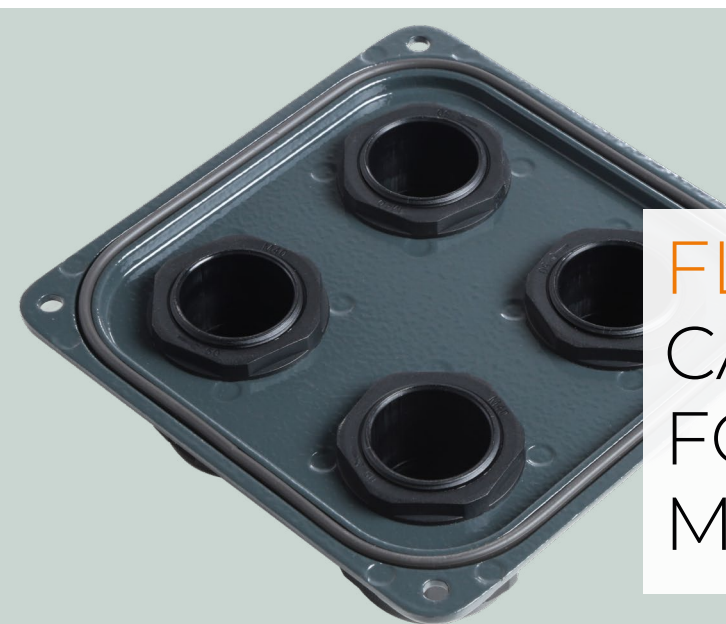

# X Rack

**FAST AND  
SPACE-SAVING  
INSTALLATION  
ON FLAT ROOFS**

**X Rack for SG33/40/50CX**

Product Code: B-B-003150

**X Rack for SG110CX / SG250HX**

Product Code: B-B-003140

# X Plate

**FLEXIBILITY IN  
CABLE ROUTING,  
FOR SINGLE OR  
MULTI CORE**

**X Plate for SG110CX / SG250HX**

Product Code: B-B-003116